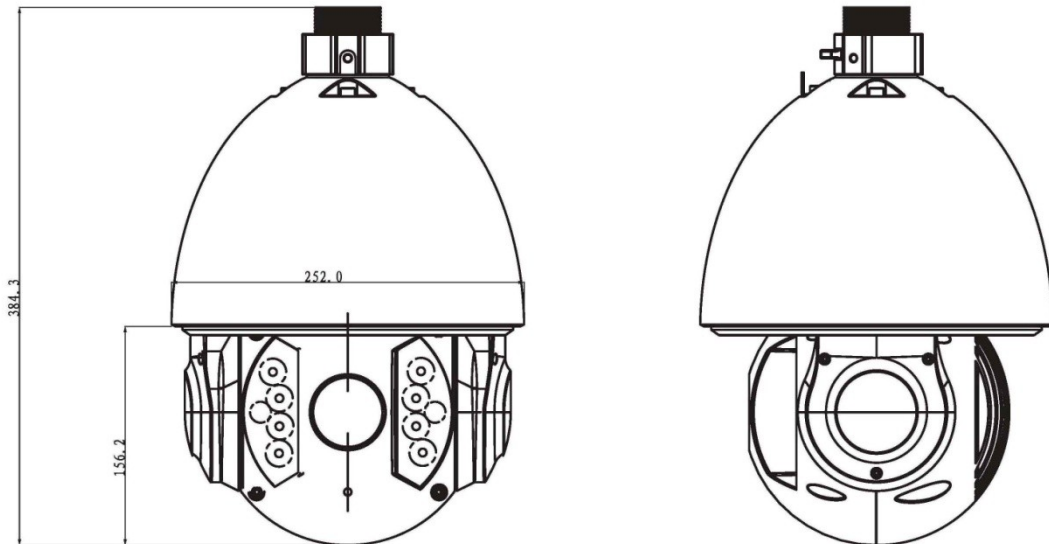

DH-SD6A220/230/S220-HN

Dimensions (mm)

Accessories

DH-69FB	DH-PFA111	Power Supply